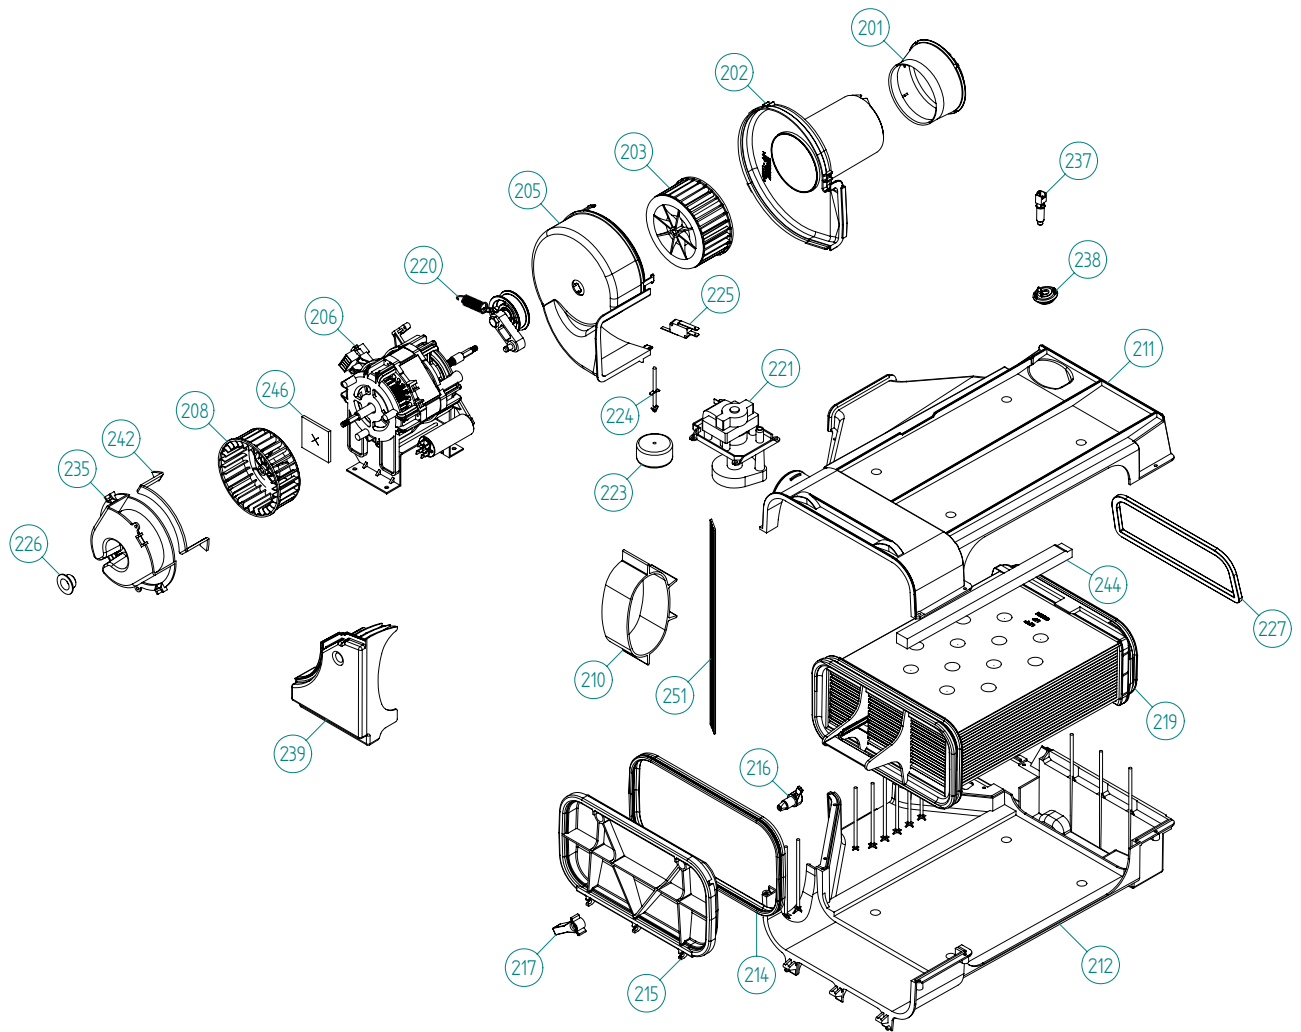

Outer casing

ASKO, T702C US - White #10770210 (TD25.1)

Pos	Spare part No.	Description	Qty	Comment
101	8061817-0	Top Cover Wht WMD	1 Pc's	
101-a	8902362	Screw 20 Torx Self Tapping	3 Pc's	
101-b	8901413	Lock Washer laundry tops	2 Pc's	
103	8064062	Top Cover Strip	1 Pc's	
106	8801174-0	Side Panel Washer 600s	2 Pc's	
107	8061763	Clip Front Plate 600700s	2 Pc's	
108	8061916	CABLE HOLDER WMD20	2 Pc's	
112	8061847-0	Front Plate 700 Series	1 Pc's	
112-a	8902362	Screw 20 Torx Self Tapping	2 Pc's	
112-b	8901413	Lock Washer laundry tops	2 Pc's	
114	8064177	Hook Lower Pane	2 Pc's	
114-a	8902362	Screw 20 Torx Self Tapping	2 Pc's	
119	8801247-0	Lower Cover w/Holes	1 Pc's	
130	8053980	Stacking Bracket All TDs	2 Pc's	
132	8064114	Pair, Holders, TD Feet/Stacking	1 Pc's	
133	8054733	Rubber Hose Accy Drain Cond	1 Pc's	
134	8076336	REAR PANEL OUTER rpl by 8076336-A	1 Pc's	
136	8061915	Cable Holder T700	1 Pc's	
139	8061618	BASE PAN WMD20	1 Pc's	
140	8059334	Leveling Leg Comp WMD 20	4 Pc's	