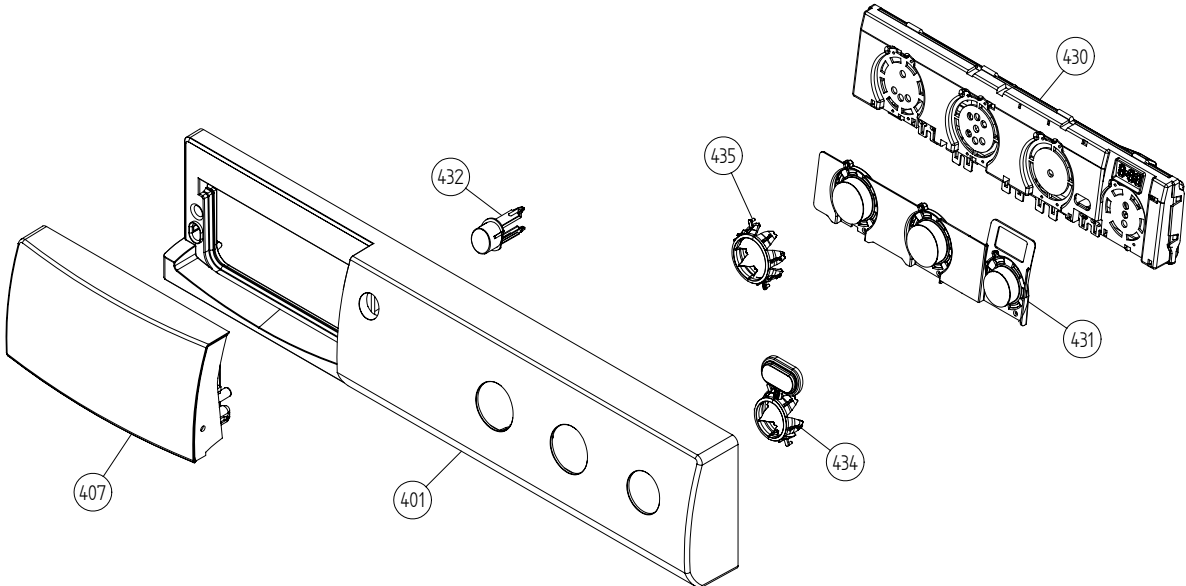

Control panel

ASKO, T702C US - White #10770210 (TD25.1)

Pos	Spare part No.	Description	Qty	Comment
401	8081481-0-ul	PANEL W.HANDLE T702C ASKO US	1 Pc's	
401	8081481-0-UL	PANEL W.HANDLE T702C ASKO US	1 Pc's	
403	8079343	LABEL PROG.INFO. TD25A US/CA	1 Pc's	
430	8077130	CONTROL UNIT TD25.1 UL4	1 Pc's	
431	8079279-85	PUSHBUTTONS PRINTED TD25 VAR.4	1 Pc's	
432	8076364-85	PUSHBUTTON MAINSWITCH WMD25	1 Pc's	
434	8076235	LENS START/STOP WMD25	1 Pc's	
435	8076236	Lens 8 Segment WMD25	2 Pc's	
464	8077636	CABLE SET DOOR SWITCH UL4	1 Pc's	
465	8076231	CABLE MOTOR,PUMP,FLOAT TD UL4	1 Pc's	
466	8076232	CABLE SET THERMISTORS TD UL4	1 Pc's	
467	8076229	CABLE SET HEATER TD UL4	1 Pc's