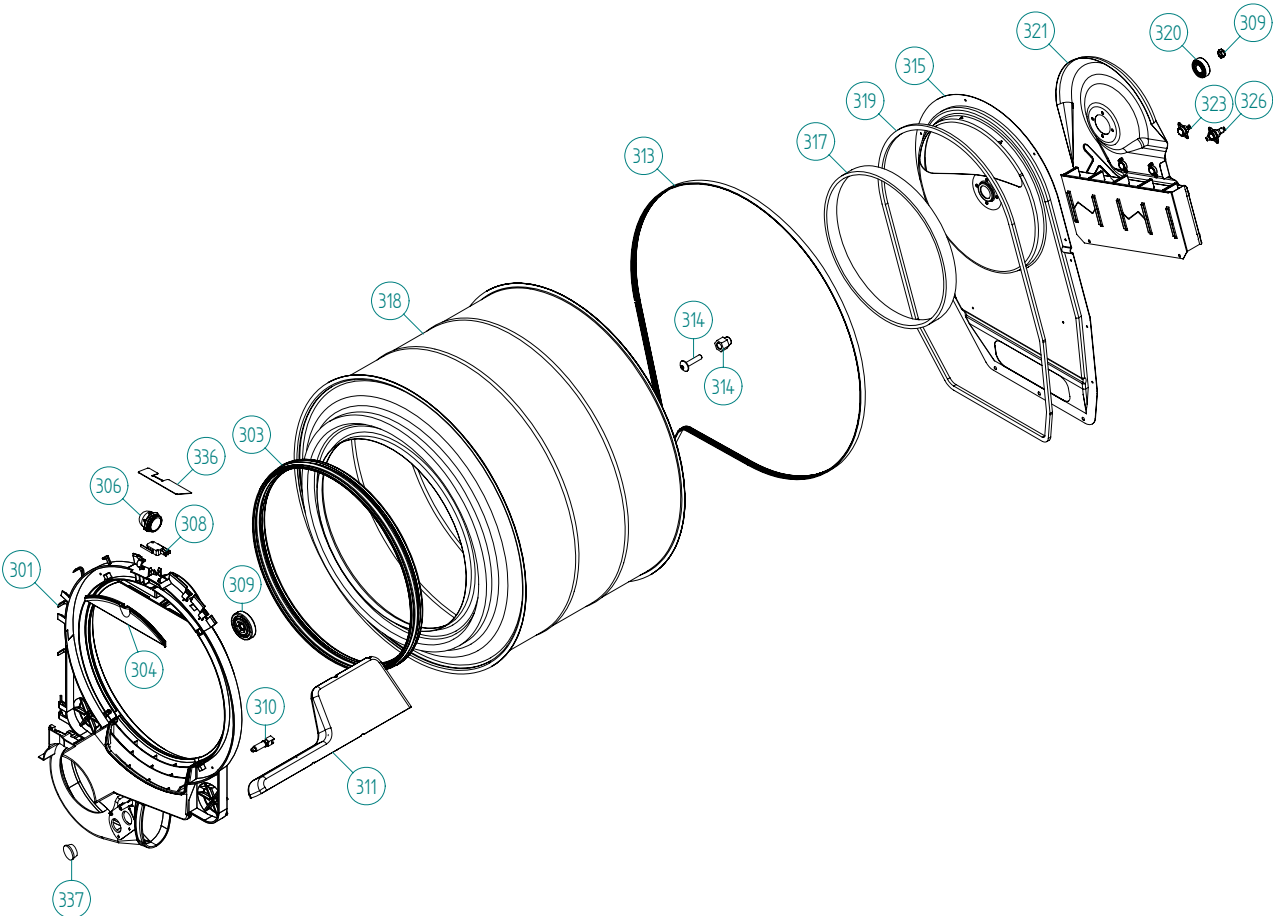

Cylinder and related parts

ASKO, T702C US - White #10770210 (TD25.1)

Pos	Spare part No.	Description	Qty	Comment
301	8801299	FRONT FRAME COMPL. TD20/21/25	1 Pc's	
301	8801310	FRONT FRAME CPL TD25 NEW SEAL.	1 Pc's	
301-a	8902066	SCREW A2-PTK 35X14 WN1453 PF	4 Pc's	
303	8061821	Front Felt Seal T700	1 Pc's	
304	8061932-49	Lamp housing lid grey TD21	1 Pc's	
306	8061887	Lamp Chimney	1 Pc's	
308	8076104	DOOR SWITCH TD	1 Pc's	
309	8052622	Drum Roller Frt TD	2 Pc's	
309-a	8901337	Washer	2 Pc's	
309-b	8901193	Locking Nut	2 Pc's	
309-c	8901028	Screw	2 Pc's	
310	8076224	THERMISTOR REPL.BY 8083344	1 Pc's	
311	8052589-49	PADDLE TD	2 Pc's	
311-a	8902099	Screw	5 Pc's	
313	8801490	Tension Arm w/Belt & Spring	1 Pc's	
314	8052632	Bushing Rear Drum 03/05 TD	1 Pc's	
314-a	8901130	SCREW A4-MVBF M8X40 7,9-8,0 HG	1 Pc's	
315	8076335	REAR PANEL INNER TD25	1 Pc's	
317	8064440	Felt sealing rear	1 Pc's	
318	8079493	CYLINDER COMPL. TD	1 Pc's	
319	8059712	SPONGE RUBBER STRIP 6X9X1660	1 Pc's	
320	8004439	Bearing Dryer Rear Panel All	1 Pc's	
321	8076226	Heating Element 2500W TD25	1 Pc's	
321-a	8900369	Screw T25	2 Pc's	
321-b	8901415	LOCK WASHER AZ 5.3 GALV	2 Pc's	
323	8079200	THERMOSTAT 135C TD	1 Pc's	
326	8079737	THERMOSTAT 150C UL	1 Pc's	
336	8064187	GUARD, DOOR SWITCH	1 Pc's	
337	8076705	PLUG FOR THERMISTOR HOLE	2 Pc's