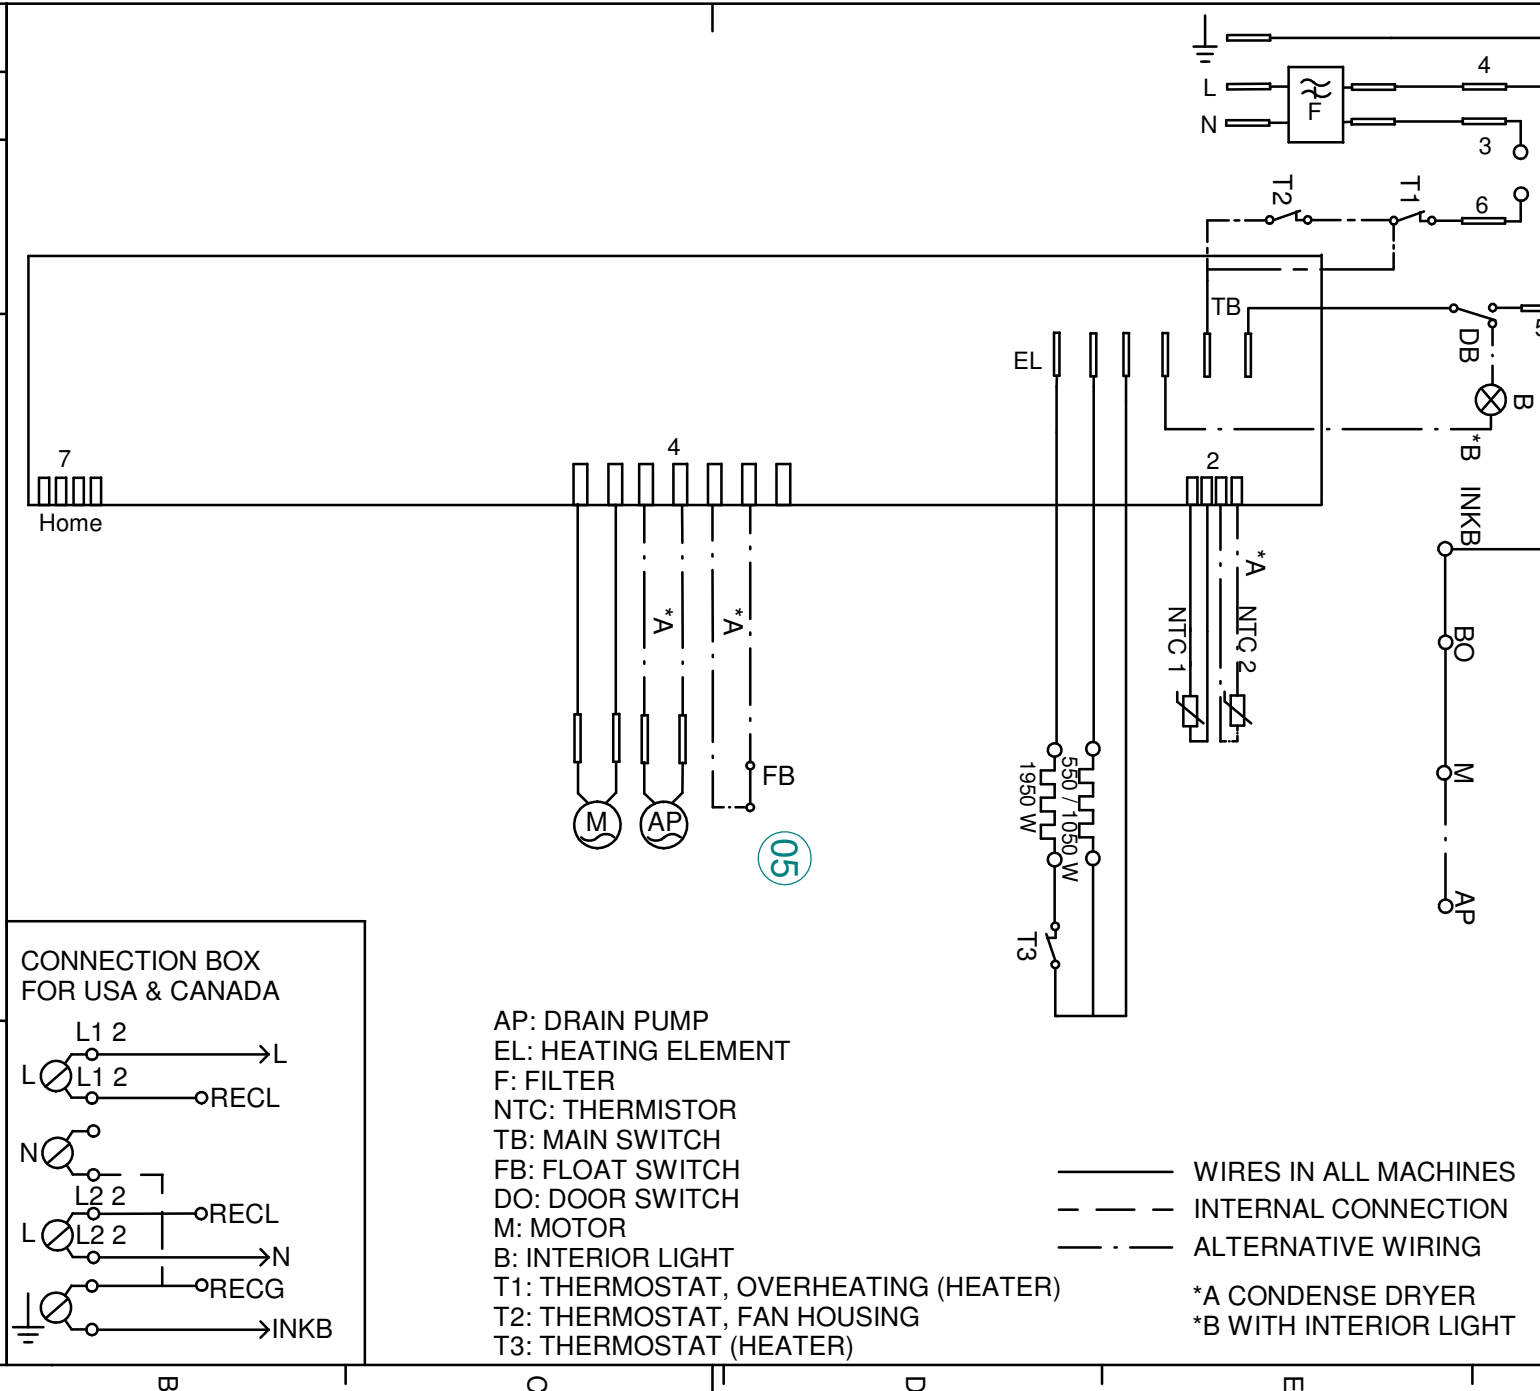

4
3
2
1
FORMAT A4

Pos. Qty	Part No.	Name of item	
		Material	Dens.kg/dm³
Scale		Gen.tolerance	
Designed by		Gen.tol.Angle	
Released by		Iss by Dept	
ASKO CYLINDA		Year	
		Week	
Description(ENG)		Description(SE)	
CIRCUIT DIAGRAM TD25		KOPPLINGSSCHEMA TD25	
Rev Ind		Project	
05		TD25	
Replace		80 761 01-04	

Rev Ind	Revision	Appd	Year/Week
01	Drawing updated	PM	05 44
02	Drawing updated	PM	05 45
03	Drawing updated	PM	06 09
04	Drawing updated	CE	08 22
05	Drawing updated	MR	09 02