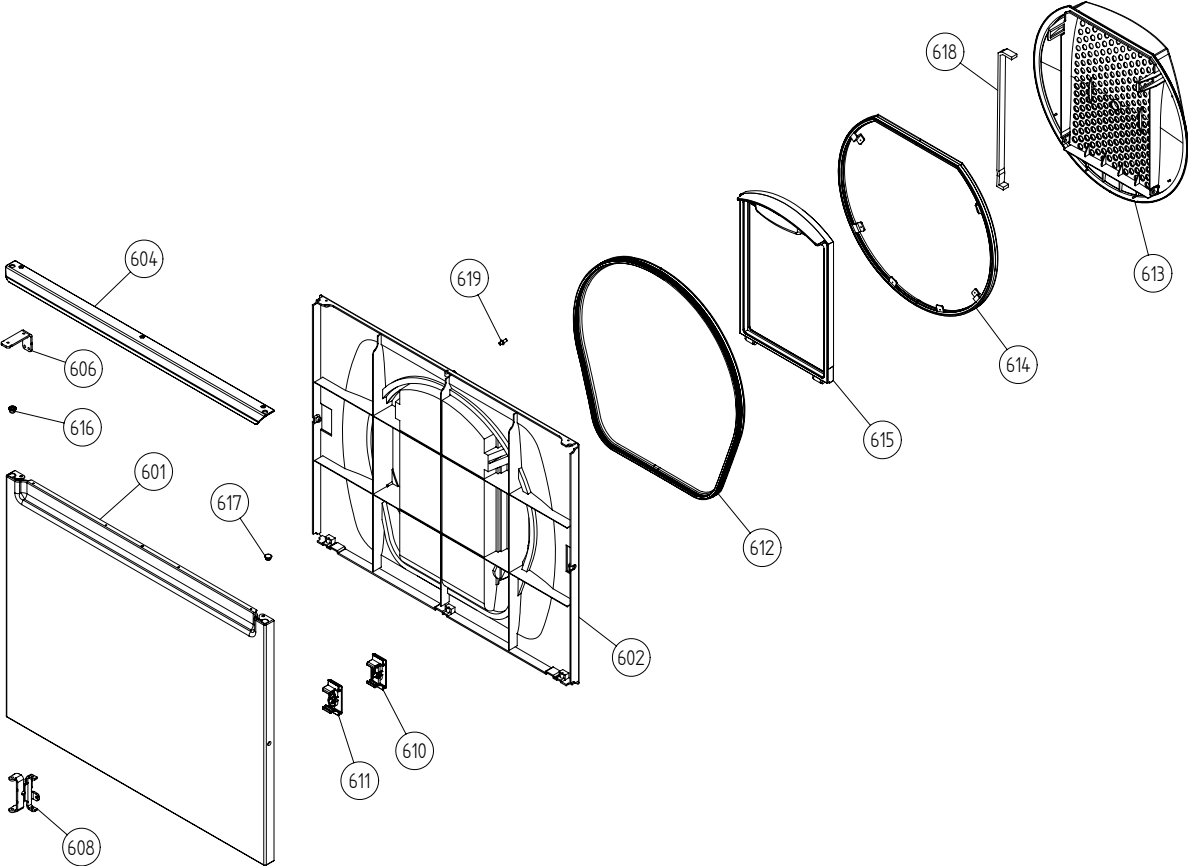

Control panel

ASKO, T702C US - White #10770210 (TD25.1)

Pos	Spare part No.	Description	Qty	Comment
401	8081481-0-ul	PANEL W.HANDLE T702C ASKO US	1 Pc's	
401	8081481-0-UL	PANEL W.HANDLE T702C ASKO US	1 Pc's	
403	8079343	LABEL PROG.INFO. TD25A US/CA	1 Pc's	
430	8077130	CONTROL UNIT TD25.1 UL4	1 Pc's	
431	8079279-85	PUSHBUTTONS PRINTED TD25 VAR.4	1 Pc's	
432	8076364-85	PUSHBUTTON MAINSWITCH WMD25	1 Pc's	
434	8076235	LENS START/STOP WMD25	1 Pc's	
435	8076236	Lens 8 Segment WMD25	2 Pc's	
464	8077636	CABLE SET DOOR SWITCH UL4	1 Pc's	
465	8076231	CABLE MOTOR,PUMP,FLOAT TD UL4	1 Pc's	
466	8076232	CABLE SET THERMISTORS TD UL4	1 Pc's	
467	8076229	CABLE SET HEATER TD UL4	1 Pc's	

Upper session

ASKO, T702C US - White #10770210 (TD25.1)

Pos	Spare part No.	Description	Qty	Comment
501	8076210	BEAM FRONT WMD25	1 Pc's	
501-a	8902362	Screw 20 Torx Self Tapping	2 Pc's	
501-b	8901413	Lock Washer laundry tops	2 Pc's	
501-c	8902087	Screw Plastic Housing 20 Torx	2 Pc's	
506	8054072	NIPPLE WATER HOSE	1 Pc's	
507	8054732	RUBBER HOSE 9X13X900	1 Pc's	
507	8088169	RUBBER HOSE 9X13X950	1 Pc's	
520	8073782	MAIN PUSH SWITCH	1 Pc's	
527	8076202	EMC-FILTER WITH INDUCTOR	1 Pc's	
527-a	8901155	Nut	1 Pc's	
527-b	8901419	Lock Washer	1 Pc's	
529	8077635	CABLE SET POWER UL4	1 Pc's	
551	8076324	Connection box T711	1 Pc's	
552	8061455	Receptacle 05 WMD Connect	1 Pc's	
553	8061891	Terminal Block DryerTD 20	1 Pc's	
554	8078291	GROMMET 94793	1 Pc's	
554	8060462	Grommet	1 Pc's	
555	8060463	Lock Nut	1 Pc's	
556	8063756	Cover Terminal block T700s	1 Pc's	
556-a	8901097	Screw Terminal	1 Pc's	