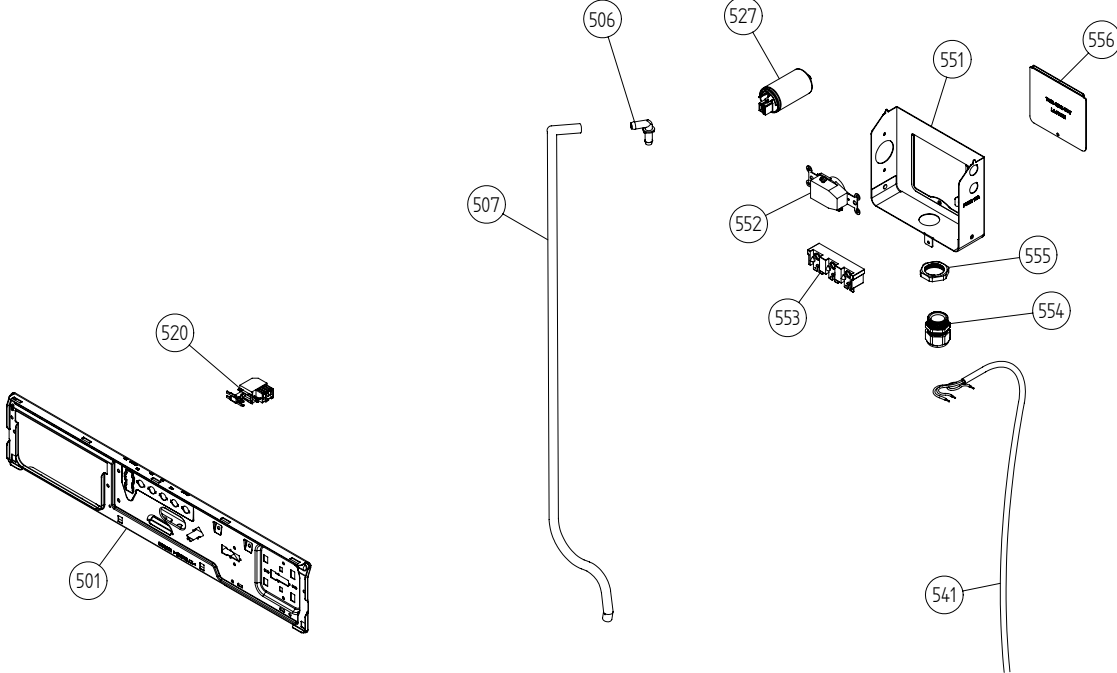

Control panel

ASKO, T702C US - White #10770210 (TD25.1)

Pos	Spare part No.	Description	Qty	Comment
401	8081481-0-ul	PANEL W.HANDLE T702C ASKO US	1 Pc's	
401	8081481-0-UL	PANEL W.HANDLE T702C ASKO US	1 Pc's	
403	8079343	LABEL PROG.INFO. TD25A US/CA	1 Pc's	
430	8077130	CONTROL UNIT TD25.1 UL4	1 Pc's	
431	8079279-85	PUSHBUTTONS PRINTED TD25 VAR.4	1 Pc's	
432	8076364-85	PUSHBUTTON MAINSWITCH WMD25	1 Pc's	
434	8076235	LENS START/STOP WMD25	1 Pc's	
435	8076236	Lens 8 Segment WMD25	2 Pc's	
464	8077636	CABLE SET DOOR SWITCH UL4	1 Pc's	
465	8076231	CABLE MOTOR,PUMP,FLOAT TD UL4	1 Pc's	
466	8076232	CABLE SET THERMISTORS TD UL4	1 Pc's	
467	8076229	CABLE SET HEATER TD UL4	1 Pc's	

Upper session

ASKO, T702C US - White #10770210 (TD25.1)

Pos	Spare part No.	Description	Qty	Comment
501	8076210	BEAM FRONT WMD25	1 Pc's	
501-a	8902362	Screw 20 Torx Self Tapping	2 Pc's	
501-b	8901413	Lock Washer laundry tops	2 Pc's	
501-c	8902087	Screw Plastic Housing 20 Torx	2 Pc's	
506	8054072	NIPPLE WATER HOSE	1 Pc's	
507	8054732	RUBBER HOSE 9X13X900	1 Pc's	
507	8088169	RUBBER HOSE 9X13X950	1 Pc's	
520	8073782	MAIN PUSH SWITCH	1 Pc's	
527	8076202	EMC-FILTER WITH INDUCTOR	1 Pc's	
527-a	8901155	Nut	1 Pc's	
527-b	8901419	Lock Washer	1 Pc's	
529	8077635	CABLE SET POWER UL4	1 Pc's	
551	8076324	Connection box T711	1 Pc's	
552	8061455	Receptacle 05 WMD Connect	1 Pc's	
553	8061891	Terminal Block DryerTD 20	1 Pc's	
554	8078291	GROMMET 94793	1 Pc's	
554	8060462	Grommet	1 Pc's	
555	8060463	Lock Nut	1 Pc's	
556	8063756	Cover Terminal block T700s	1 Pc's	
556-a	8901097	Screw Terminal	1 Pc's	