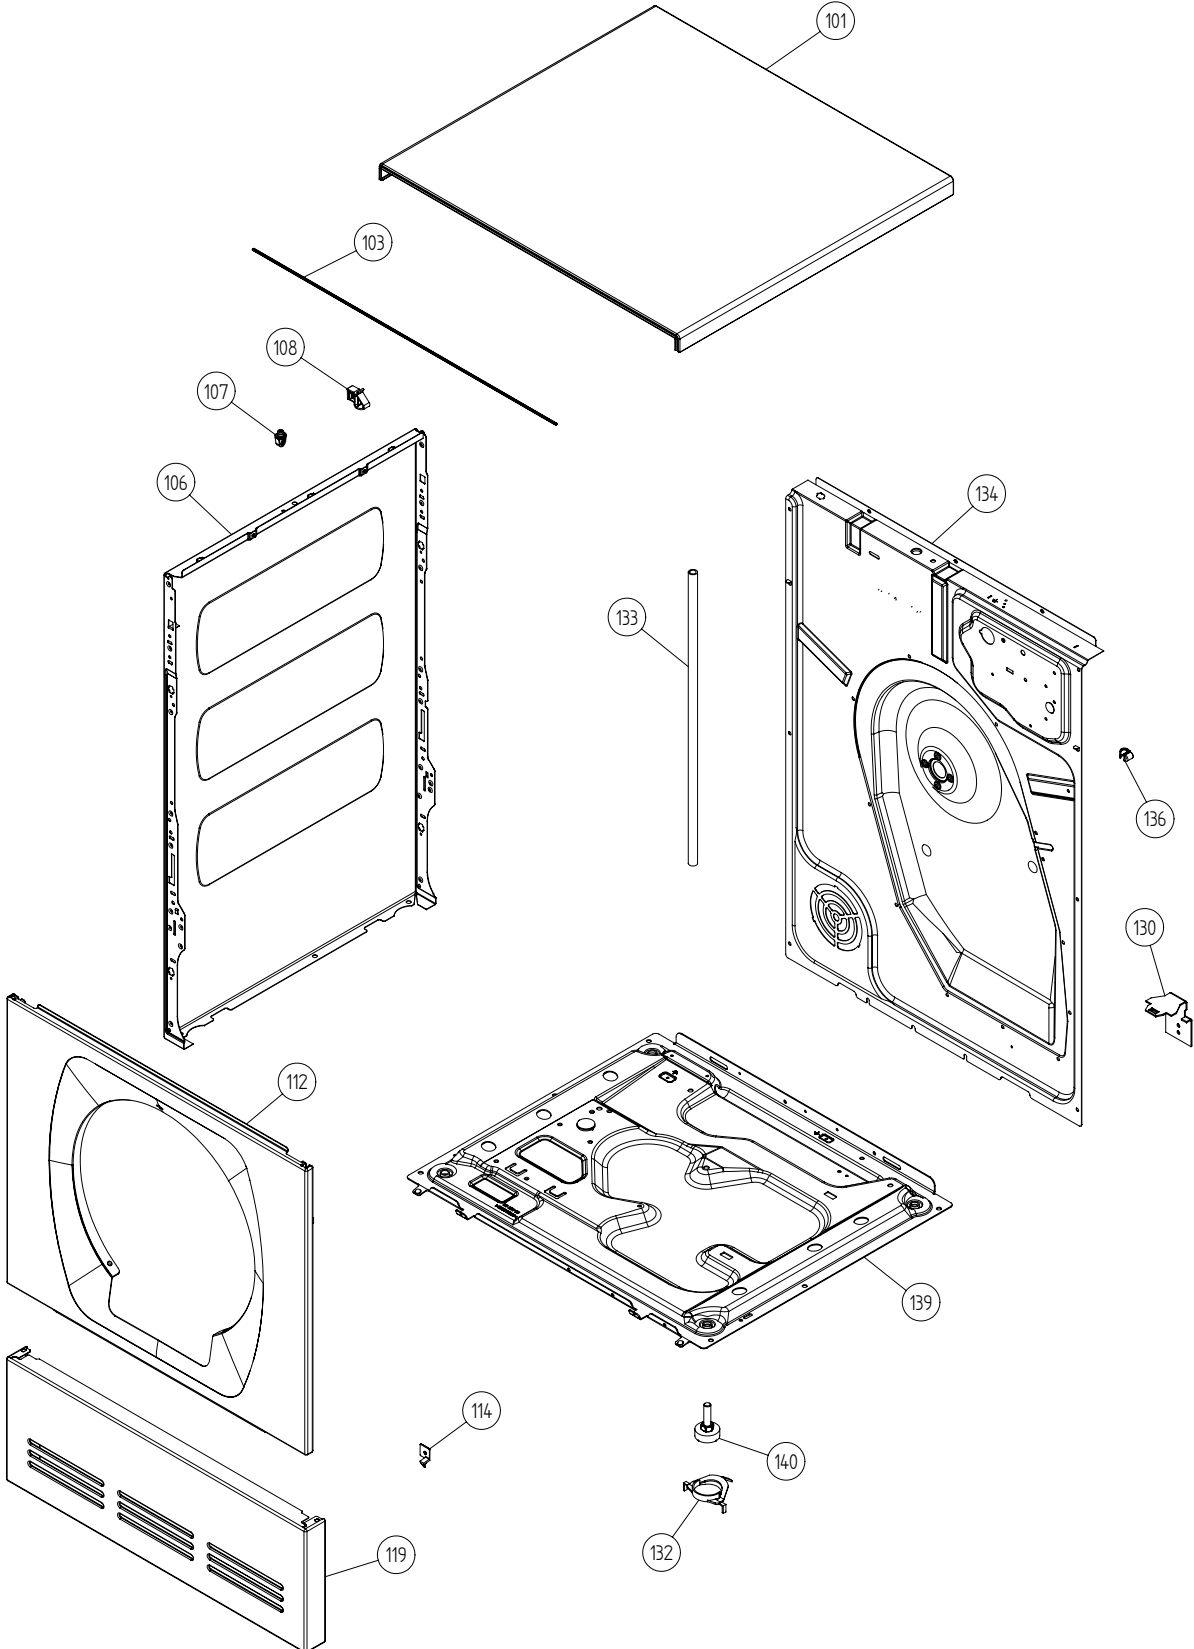

Outer casing

ASKO, T702C US - White #10770210 (TD25.1)

Pos	Spare part No.	Description	Qty	Comment
101	8061817-0	Top Cover Wht WMD	1 Pc's	
101-a	8902362	Screw 20 Torx Self Tapping	3 Pc's	
101-b	8901413	Lock Washer laundry tops	2 Pc's	
103	8064062	Top Cover Strip	1 Pc's	
106	8801174-0	Side Panel Washer 600s	2 Pc's	
107	8061763	Clip Front Plate 600700s	2 Pc's	
108	8061916	CABLE HOLDER WMD20	2 Pc's	
112	8061847-0	Front Plate 700 Series	1 Pc's	
112-a	8902362	Screw 20 Torx Self Tapping	2 Pc's	
112-b	8901413	Lock Washer laundry tops	2 Pc's	
114	8064177	Hook Lower Pane	2 Pc's	
114-a	8902362	Screw 20 Torx Self Tapping	2 Pc's	
119	8801247-0	Lower Cover w/Holes	1 Pc's	
130	8053980	Stacking Bracket All TDs	2 Pc's	
132	8064114	Pair, Holders, TD Feet/Stacking	1 Pc's	
133	8054733	Rubber Hose Accy Drain Cond	1 Pc's	
134	8076336	REAR PANEL OUTER rpl by 8076336-A	1 Pc's	
136	8061915	Cable Holder T700	1 Pc's	
139	8061618	BASE PAN WMD20	1 Pc's	
140	8059334	Leveling Leg Comp WMD 20	4 Pc's	